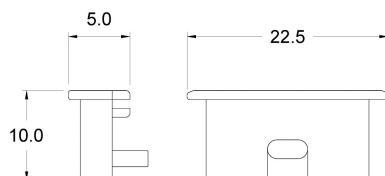

COMPOSITIONAL ELEMENTS / ACCESSORIES

CODE	DESCRIPTION
92452827	tappo grigio