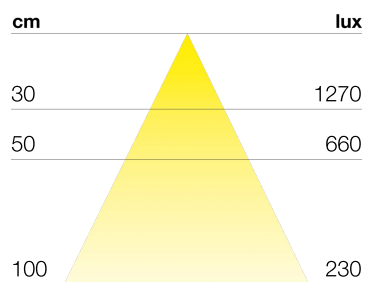

MIRAGE

TECHNICAL DATA

Power supply	12 V
Source	SL120
Light colour	6000 K
CRI	>90
Insulation class	III
IP grade	IP20
Switch	On/Off
Finish	alluminio
Photobiological safety	Exempt risk group
Output cable	1800 mm

Power supply 230V-50/60Hz included in packaging. Recessed drilling L=L-2x20mm R,2,5mm

DIMENSIONS

LIGHT DIFFUSION

MOUNTING

MIRAGE

ON/OFF switch

PRODUCT CODES

CODE	LENGTH	POWER	BRIGHTNESS
95500026	560 mm	2.5 W	378 lm
95500028	860 mm	3.8 W	630 lm
95500030	1160 mm	5.3 W	882 lm