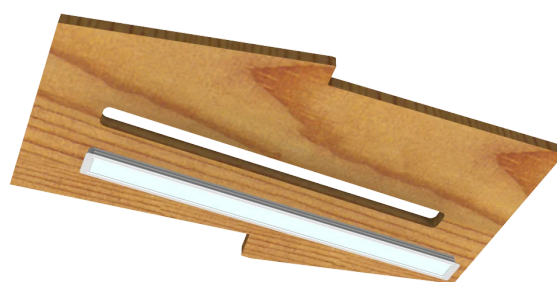

MIRAGE

TECHNICAL DATA

Power supply	12 V
Source	SL120
Light colour	6000 K
CRI	>90
Insulation class	III
IP grade	IP20
Switch	On/Off
Finish	alluminio
Photobiological safety	Exempt risk group
Output cable	1800 mm

Power supply 230V-50/60Hz included in packaging. Recessed drilling L=L-2x20mm R,2,5mm

DIMENSIONS

LIGHT DIFFUSION

MOUNTING

MIRAGE

ON/OFF switch

PRODUCT CODES

CODE	LENGTH	POWER	BRIGHTNESS
95500026	560 mm	2.5 W	378 lm
95500028	860 mm	3.8 W	630 lm
95500030	1160 mm	5.3 W	882 lm

MIRAGE

Without switch

PRODUCT CODES

CODE	DESCRIPTION
xxxxxxxMIRAGE	Personalizzabile su richiesta

POSSIBILITÀ DI PERSONALIZZAZIONE PRODOTTO

Lunghezza profilo a misura

Finitura del profilo

Temperatura colore sorgente luminosa