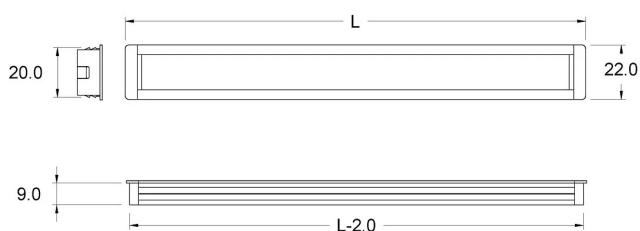

MIRAGE

TECHNICAL DATA

Power supply	12 V
Source	SL120
Light colour	6000 K
CRI	>90
Insulation class	III
IP grade	IP20
Switch	On/Off
Finish	alluminio
Photobiological safety	Exempt risk group
Output cable	1800 mm

Power supply 230V-50/60Hz included in packaging. Recessed drilling L=L-2x20mm R,2,5mm

DIMENSIONS

LIGHT DIFFUSION

MOUNTING

MIRAGE

ON/OFF switch

PRODUCT CODES

CODE	LENGTH	POWER	BRIGHTNESS
95500026	560 mm	2.5 W	378 lm
95500028	860 mm	3.8 W	630 lm
95500030	1160 mm	5.3 W	882 lm

MIRAGE

Without switch

PRODUCT CODES

CODE	DESCRIPTION
xxxxxxxMIRAGE	Personalizzabile su richiesta

POSSIBILITÀ DI PERSONALIZZAZIONE PRODOTTO

Lunghezza profilo a misura

Finitura del profilo

Temperatura colore sorgente luminosa