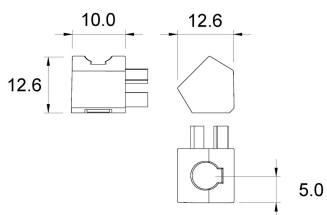

MINI-TOKIO

DIMENSIONS

PROFILES ALLUMINIO

CODE	DESCRIPTION	LENGTH
91835058	oxi natural	3000 mm

SCREENS POLICARBONATO

CODE	DESCRIPTION	LENGTH
92830248	bianco latte	3000 mm
92830249	opalino satinato	3000 mm

COMPOSITIONAL ELEMENTS / ACCESSORIES

CODE	DESCRIPTION
92452914	coppia testata grigia