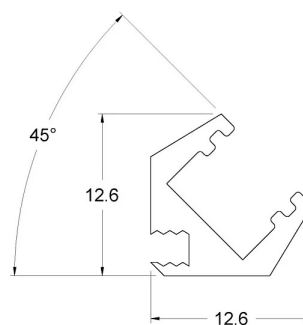

MINI-TOKIO

DIMENSIONS

PROFILES ALLUMINIO

CODE	DESCRIPTION	LENGTH
91835058	oxi natural	3000 mm

SCREENS POLICARBONATO

CODE	DESCRIPTION	LENGTH
92830248	bianco latte	3000 mm
92830249	opalino satinato	3000 mm

COMPOSITIONAL ELEMENTS / ACCESSORIES

CODE	DESCRIPTION
92452914	coppia testata grigia