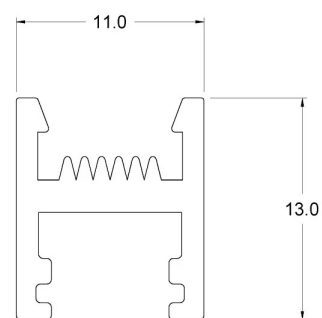

MINI-LUX

DIMENSIONS

PROFILES ALLUMINIO

CODE	DESCRIPTION	LENGTH
91835056	oxi natural	3000 mm

SCREENS POLICARBONATO

CODE	DESCRIPTION	LENGTH
92830248	bianco latte	3000 mm
92830249	opalino satinato	3000 mm

COMPOSITIONAL ELEMENTS / ACCESSORIES

CODE	DESCRIPTION
92452886	testata grigia abs