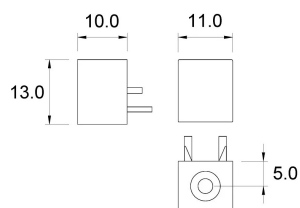

MINI-LUX

DIMENSIONS

PROFILES ALLUMINIO

CODE	DESCRIPTION	LENGTH
91835056	oxi natural	3000 mm

SCREENS POLICARBONATO

CODE	DESCRIPTION	LENGTH
92830248	bianco latte	3000 mm
92830249	opalino satinato	3000 mm

COMPOSITIONAL ELEMENTS / ACCESSORIES

CODE	DESCRIPTION
92452886	testata grigia abs