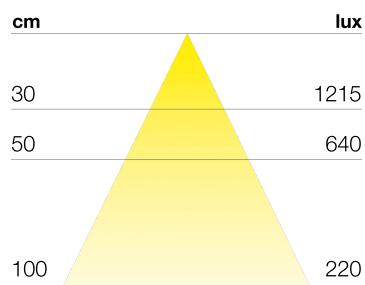

MIAMI VICE

TECHNICAL DATA

Power supply	24 V
Source	SL280
Light colour	4000 K
CRI	>90
Insulation class	III
IP grade	IP20
Photobiological safety	Exempt risk group
Output cable	1800 mm

Power supply unit not supplied in packaging

LIGHT DIFFUSION

MOUNTING

DIMENSIONS

MIAMI VICE

Without switch

PRODUCT CODES

CODE	LENGTH	POWER	BRIGHTNESS
9570096222	600 mm	8 W	760 lm
9570096224	900 mm	12,5 W	1175 lm
9570096226	1200 mm	16,5 W	1590 lm
9570096232	600 mm	8 W	760 lm
9570096234	900 mm	12,5 W	1175 lm
9570096236	1200 mm	16,5 W	1590 lm
9570096242	600 mm	8 W	760 lm
9570096244	900 mm	12,5 W	1175 lm
9570096246	1200 mm	16,5 W	1590 lm