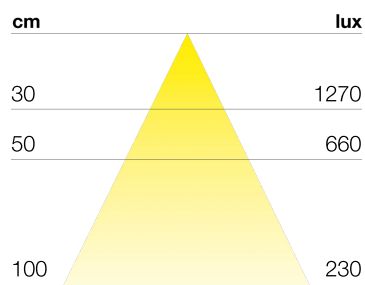

LIGHT DIFFUSION