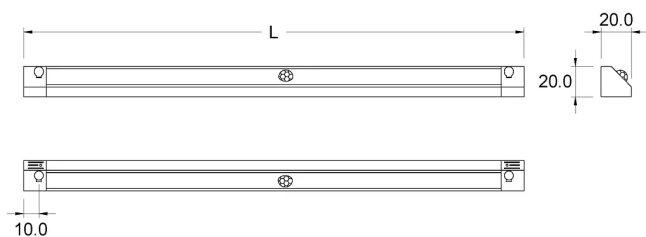

## TECHNICAL DATA

Power supply	12 V
Source	SL120
Light colour	6000 K
CRI	>90
Insulation class	III
IP grade	IP20
Switch	Sensore di movimento
Finish	alluminio
Photobiological safety	Exempt risk group
Output cable	1800 mm

## DIMENSIONS

## PRODUCT CODES

CODE	LENGTH	POWER	BRIGHTNESS
95700570	410 mm	3.3 W	268 lm
95700572	560 mm	4.8 W	394 lm
95700574	860 mm	7.8 W	646 lm
95700576	1160 mm	10 W	898 lm