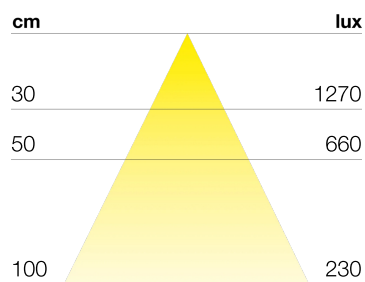

METRO

TECHNICAL DATA

Power supply	12 V
Source	SL120
Light colour	6000 K
CRI	>90
Insulation class	III
IP grade	IP20
Switch	On/Off
Finish	alluminio
Photobiological safety	Exempt risk group
Output cable	1800 mm

Power supply unit not supplied in packaging

LIGHT DIFFUSION

MOUNTING

DIMENSIONS

METRO

ON/OFF switch

PRODUCT CODES

CODE	LENGTH	POWER	BRIGHTNESS
95700540	410 mm	3.3 W	269 lm
95700542	560 mm	4.8 W	395 lm
95700544	860 mm	7.8 W	645 lm
95700546	1160 mm	10 W	882 lm