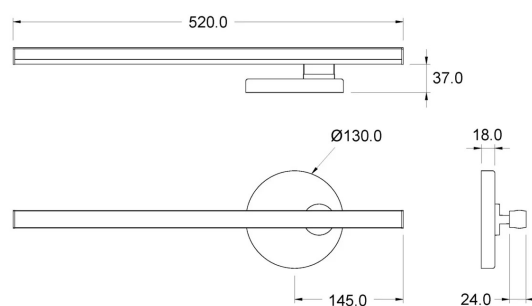

Integrated power supply unit Arm rotation of  $\pm 45^\circ$

## PRODUCT CODES

CODE	POWER
9570092264	12 W

## LIGHT DIFFUSION

cm	lux
20	2500
30	1360
50	582

## DIMENSIONS