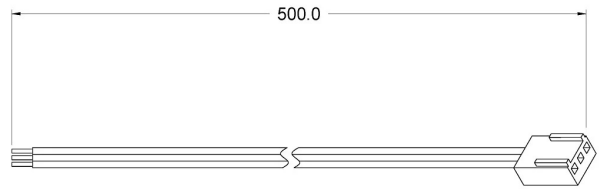

MA-TRI

DIMENSIONS

TECHNICAL DATA

Max. flow rate	3 A
IP grade	IP20

PRODUCT CODES

CODE	LENGTH	DESCRIPTION
9022050712	500 mm	Maschio