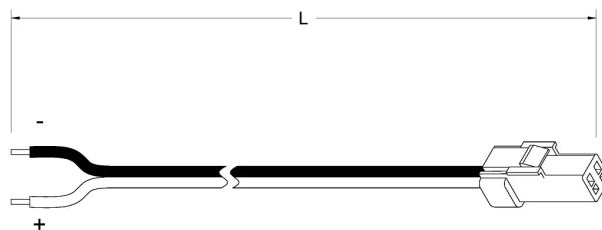

MA-IP67

DIMENSIONS

TECHNICAL DATA

Max. flow rate	3 A
IP grade	IP67

PRODUCT CODES

CODE	LENGTH	DESCRIPTION
9164737602	2000 mm	Maschio
9164737606	650 mm	Maschio