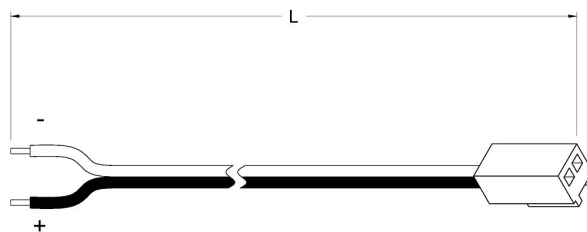

MA-12

DIMENSIONS

TECHNICAL DATA

Max. flow rate	3 A
IP grade	IP20

PRODUCT CODES

CODE	LENGTH	DESCRIPTION
91647334	800 mm	Maschio
91647338	1500 mm	Maschio
91647339	2000 mm	Maschio