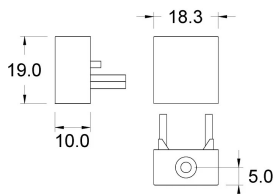

COMPOSITIONAL ELEMENTS / ACCESSORIES

CODE	DESCRIPTION
92452882	testata grigia abs
99404246	testata brill abs