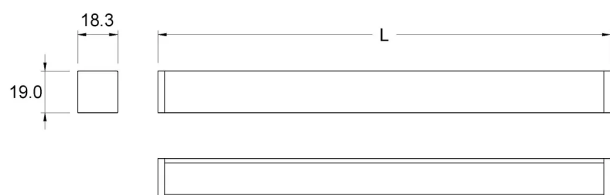

Power supply unit not supplied in packaging

**LIGHT DIFFUSION**

**MOUNTING**

**DIMENSIONS**

## PRODUCT CODES

CODE	LENGTH	POWER	BRIGHTNESS
95700640	410 mm	3.3 W	268 lm
95700642	560 mm	4.8 W	394 lm
95700644	860 mm	7.8 W	646 lm
95700646	1160 mm	10 W	898 lm