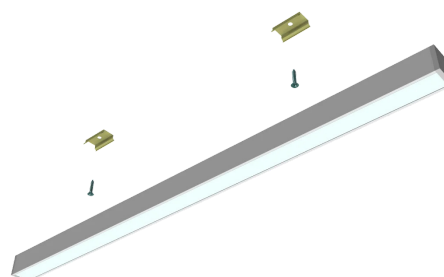

**TECHNICAL DATA**

Power supply	12 V
Source	SL120
Light colour	6000 K
CRI	>90
Insulation class	III
IP grade	IP20
Switch	On/Off
Finish	alluminio
Photobiological safety	Exempt risk group
Output cable	1800 mm

Power supply unit not supplied in packaging

**LIGHT DIFFUSION**

**MOUNTING**

**DIMENSIONS**

## PRODUCT CODES

CODE	LENGTH	POWER	BRIGHTNESS
95700640	410 mm	3.3 W	268 lm
95700642	560 mm	4.8 W	394 lm
95700644	860 mm	7.8 W	646 lm
95700646	1160 mm	10 W	898 lm