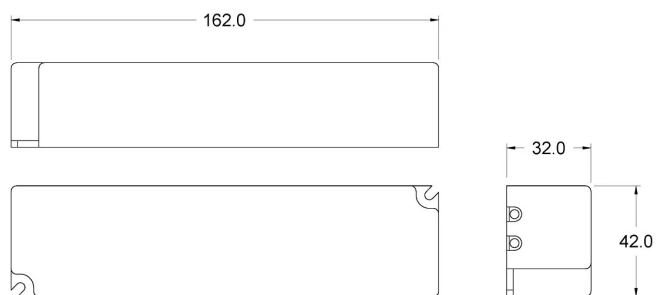

## DIMENSIONS

## PRODUCT CODES

CODE	TENSION	SECONDARY	MAX POWER	IP GRADE	PRIMARY WIRING	SECONDARY WIRING
9022079022	90 - 264 V	24 Vdc	60 W	IP67	600 mm	600 mm