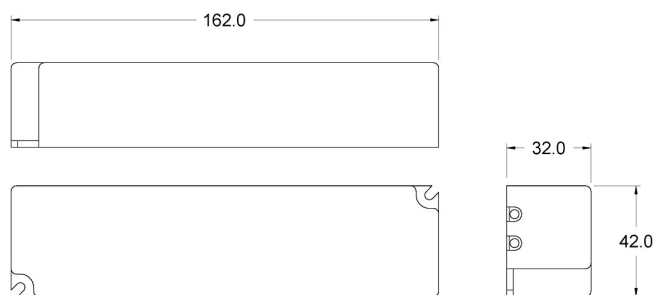

## DIMENSIONS

## PRODUCT CODES

CODE	TENSION	SECONDARY	MAX POWER	IP GRADE	PRIMARY WIRING	SECONDARY WIRING
90220790	90 - 264 V	12 Vdc	60 W	IP67	600 mm	600 mm