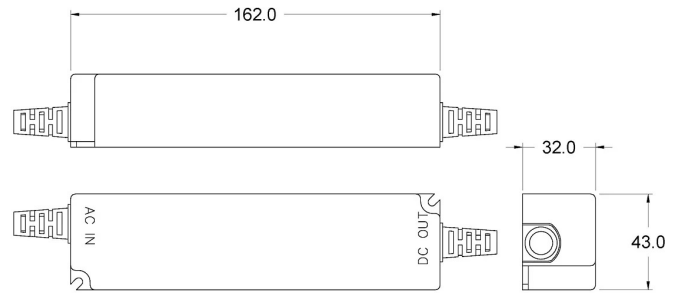

LPF-60D-12

DIMENSIONS

PRODUCT CODES

CODE	TENSION	SECONDARY	MAX POWER	IP GRADE	PRIMARY WIRING	SECONDARY WIRING
9022079032	100 - 240 V	12 Vdc	60 W	IP67	300 mm	300 mm