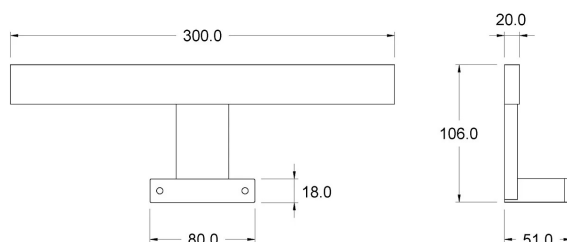

LISA

TECHNICAL DATA

Power supply	230 V
Brightness	700 lm
Light colour	4000 K
CRI	>80
Insulation class	II
IP grade	IP44
Finish	cromo
Photobiological safety	Exempt risk group
Output cable	300 mm

Integrated power supply unit

PRODUCT CODES

CODE	POWER
93600474	5 W

LIGHT DIFFUSION

cm	lux
20	5280
30	2664
50	1039

DIMENSIONS

MOUNTING