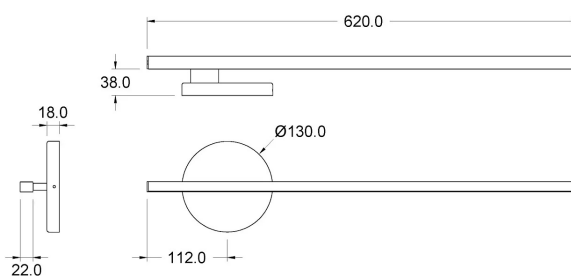

Integrated power supply unit

PRODUCT CODES

CODE	POWER
9570092262	7,5 W

LIGHT DIFFUSION

cm	lux
20	2550
30	1500
50	690

DIMENSIONS

MOUNTING

POSSIBILITY OF PRODUCT CUSTOMISATION

Dimensione lampada e staffa fissaggio

Temperatura colore sorgente luminosa