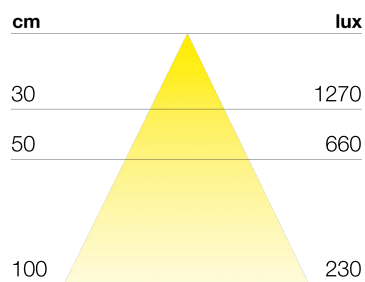

LASVEGAS

TECHNICAL DATA

Power supply	12 V
Source	SL120
Light colour	6000 K
CRI	>90
Insulation class	III
IP grade	IP20
Switch	Sensore di movimento
Finish	alluminio
Photobiological safety	Exempt risk group
Output cable	1800 mm

230V-50/60Hz power supply unit included in packaging

DIMENSIONS

LIGHT DIFFUSION

MOUNTING

LASVEGAS

Integrated presence sensor

PRODUCT CODES

CODE	LENGTH	POWER	BRIGHTNESS
95500098	560 mm	2.5 W	378 lm
95500100	860 mm	3.8 W	630 lm
95500102	1160 mm	5.3 W	882 lm