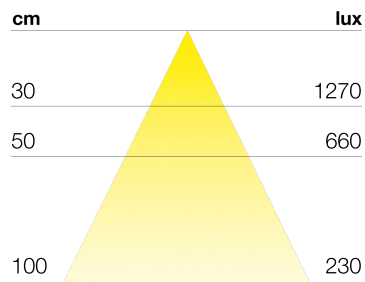

LASVEGAS

TECHNICAL DATA

Power supply	12 V
Source	SL120
Light colour	6000 K
CRI	>90
Insulation class	III
IP grade	IP20
Switch	On/Off
Finish	alluminio
Photobiological safety	Exempt risk group

230V-50/60Hz power supply unit included in packaging

LIGHT DIFFUSION

MOUNTING

DIMENSIONS

LASVEGAS

ON/OFF switch

PRODUCT CODES

CODE	LENGTH	POWER	BRIGHTNESS
95500038	560 mm	2.5 W	378 lm
95500040	860 mm	3.8 W	630 lm
95500042	1160 mm	5.3 W	882 lm

LASVEGAS