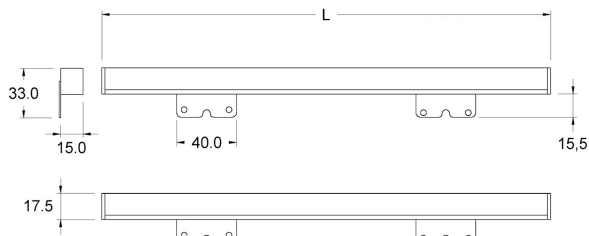

KRISTAL

TECHNICAL DATA

Power supply	12 V
Source	SL300
Light colour	4000 K
CRI	>90
Insulation class	III
IP grade	IP44
Finish	alluminio
Photobiological safety	Exempt risk group
Output cable	700 mm

230V-50/60Hz power supply unit included in packaging

PRODUCT CODES

CODE	LENGTH	POWER	BRIGHTNESS
95700908	600 mm	5.8 W	440 lm
95700910	900 mm	8.8 W	680 lm
95700914	1200 mm	11.8 W	920 lm

LIGHT DIFFUSION

DIMENSIONS

MOUNTING

POSSIBILITY OF PRODUCT CUSTOMISATION

Dimensione lampada e staffa fissaggio