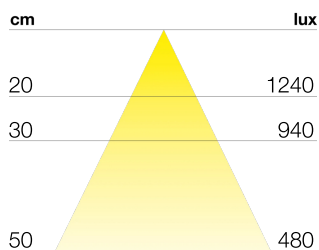

KRISTAL

TECHNICAL DATA

Power supply	12 V
Source	SL300
Light colour	4000 K
CRI	>90
Insulation class	III
IP grade	IP44
Finish	alluminio
Photobiological safety	Exempt risk group
Output cable	700 mm

230V-50/60Hz power supply unit included in packaging

PRODUCT CODES

CODE	LENGTH	POWER	BRIGHTNESS
95700908	600 mm	5.8 W	440 lm
95700910	900 mm	8.8 W	680 lm
95700914	1200 mm	11.8 W	920 lm

LIGHT DIFFUSION

DIMENSIONS

MOUNTING

POSSIBILITY OF PRODUCT CUSTOMISATION

Dimensione lampada e staffa fissaggio