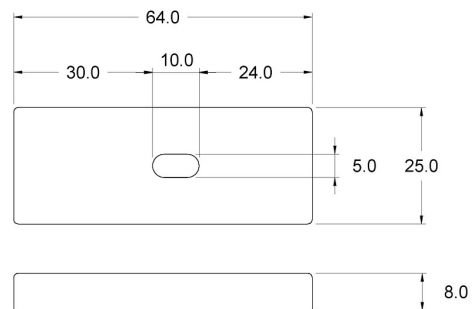

## DIMENSIONS

## TECHNICAL DATA

Power supply	24 V
Max Power	72 W
Insulation class	III
IP grade	IP20
Switch	Dimmer
Finish	sabbiato
Output cable	1000 mm

Fixing with double-sided adhesive tape