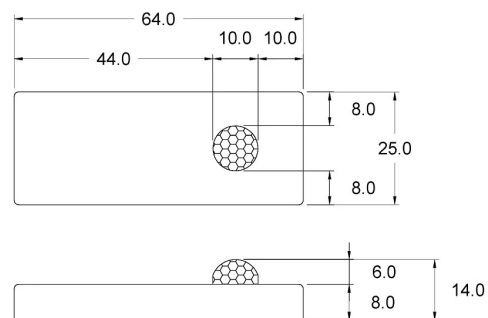

## DIMENSIONS

## TECHNICAL DATA

Power supply	12 V
Max Power	36 W
Insulation class	III
IP grade	IP20
Switch	Sensore di movimento
Output cable	1000 mm

Fixing with double-sided adhesive tape