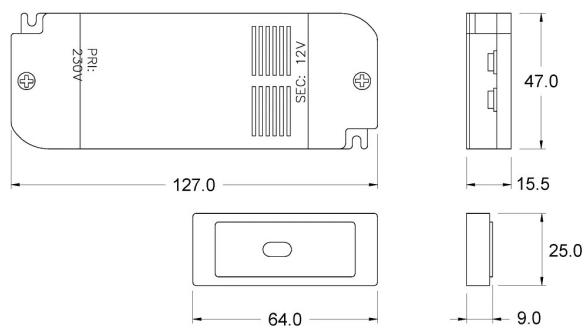

## DIMENSIONS

## TECHNICAL DATA

Power supply	230 V
Max Power	250 W
Insulation class	II
IP grade	IP20
Switch	Touch

## PRODUCT SPECIFICATIONS

Switch for 230V lamps and anti-cavitation systems.  
Ignition by touch on mirror.  
Mirror slot: 10x5mm; R 2.5mm.