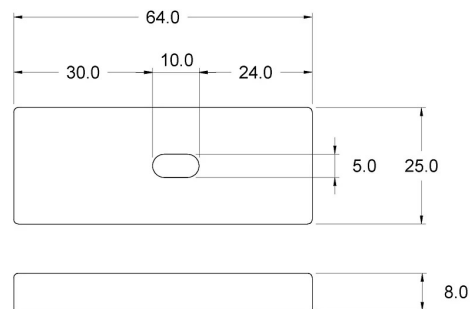

JOLLY-B

DIMENSIONS

TECHNICAL DATA

Power supply	24 V
Max Power	72 W
Insulation class	III
IP grade	IP20
Switch	Dimmer
Finish	sabbiato
Output cable	1000 mm

Fixing with double-sided adhesive tape

PRODUCT CODES

CODE

957010009

PRODUCT SPECIFICATIONS

Can be used with SLB560 LED strip.

With the light switched on: short touch to switch off, long touch to increase and decrease brightness.

With light off: short touch to switch on, long touch to change colour tone from 3000°K to 4000°K.