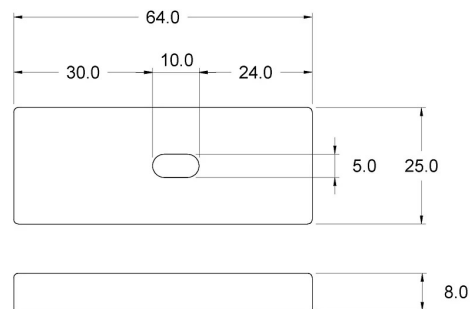

JOLLY-24

DIMENSIONS

TECHNICAL DATA

Power supply	24 V
Max Power	72 W
Insulation class	III
IP grade	IP20
Switch	Dimmer
Finish	sabbiato
Output cable	1000 mm

Fixing with double-sided adhesive tape

PRODUCT CODES

CODE

9570100005

PRODUCT SPECIFICATIONS

Positioned below the screen with blue presence light.
Press and hold the illuminated part of the screen to reach the maximum/minimum light intensity.
A short touch switches the lamp on/off.