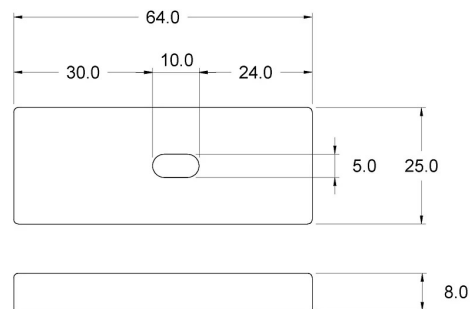

JOLLY-12

DIMENSIONS

TECHNICAL DATA

Power supply	12 V
Max Power	36 W
Insulation class	III
IP grade	IP20
Switch	Dimmer
Finish	sabbiato
Output cable	1000 mm

Fixing with double-sided adhesive tape

PRODUCT CODES

CODE

9570100004

PRODUCT SPECIFICATIONS

Positioned below the screen with blue presence light.
 Press and hold the illuminated part of the screen to reach the maximum/minimum light intensity.
 A short touch switches the lamp on/off.