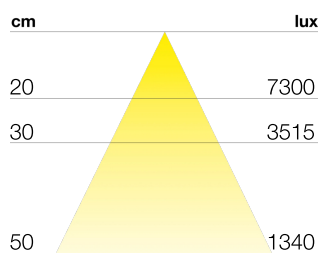

IDRA

TECHNICAL DATA

Power supply	230 V
Light colour	4000 K
CRI	>80
Insulation class	II
IP grade	IP44
Finish	cromo
Photobiological safety	Exempt risk group
Output cable	300 mm

Integrated power supply unit

PRODUCT CODES

CODE	LENGTH	POWER	BRIGHTNESS
93600407	115 mm	3.5 W	320 lm
93600409	200 mm	5.5 W	630 lm
9360040906	300 mm	8 W	1000 lm

LIGHT DIFFUSION

DIMENSIONS

MOUNTING