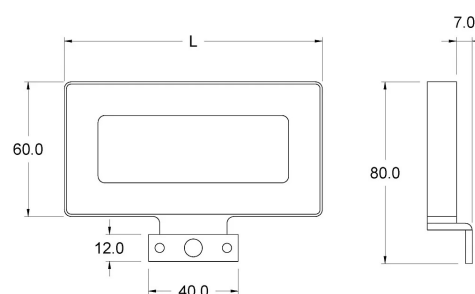

IDRA

TECHNICAL DATA

Power supply	230 V
Light colour	4000 K
CRI	>80
Insulation class	II
IP grade	IP44
Finish	cromo
Photobiological safety	Exempt risk group
Output cable	300 mm

Integrated power supply unit

PRODUCT CODES

CODE	LENGTH	POWER	BRIGHTNESS
93600407	115 mm	3.5 W	320 lm
93600409	200 mm	5.5 W	630 lm
9360040906	300 mm	8 W	1000 lm

LIGHT DIFFUSION

DIMENSIONS

MOUNTING