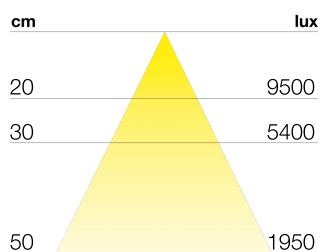

## TECHNICAL DATA

Power supply	12 V
Power	2 W
Brightness	200 lm
Light colour	3000 K
CRI	>90
Insulation class	III
IP grade	IP23
Photobiological safety	Exempt risk group
Output cable	1900 mm

230V-50/60Hz power supply unit included in packaging

## DIMENSIONS