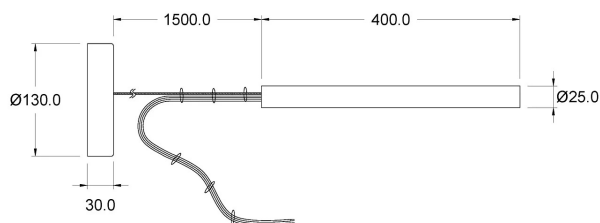

## TECHNICAL DATA

Power supply	12 V
Power	2 W
Brightness	200 lm
Light colour	3000 K
CRI	>90
Insulation class	III
IP grade	IP23
Photobiological safety	Exempt risk group
Output cable	1900 mm

230V-50/60Hz power supply unit included in packaging

## DIMENSIONS