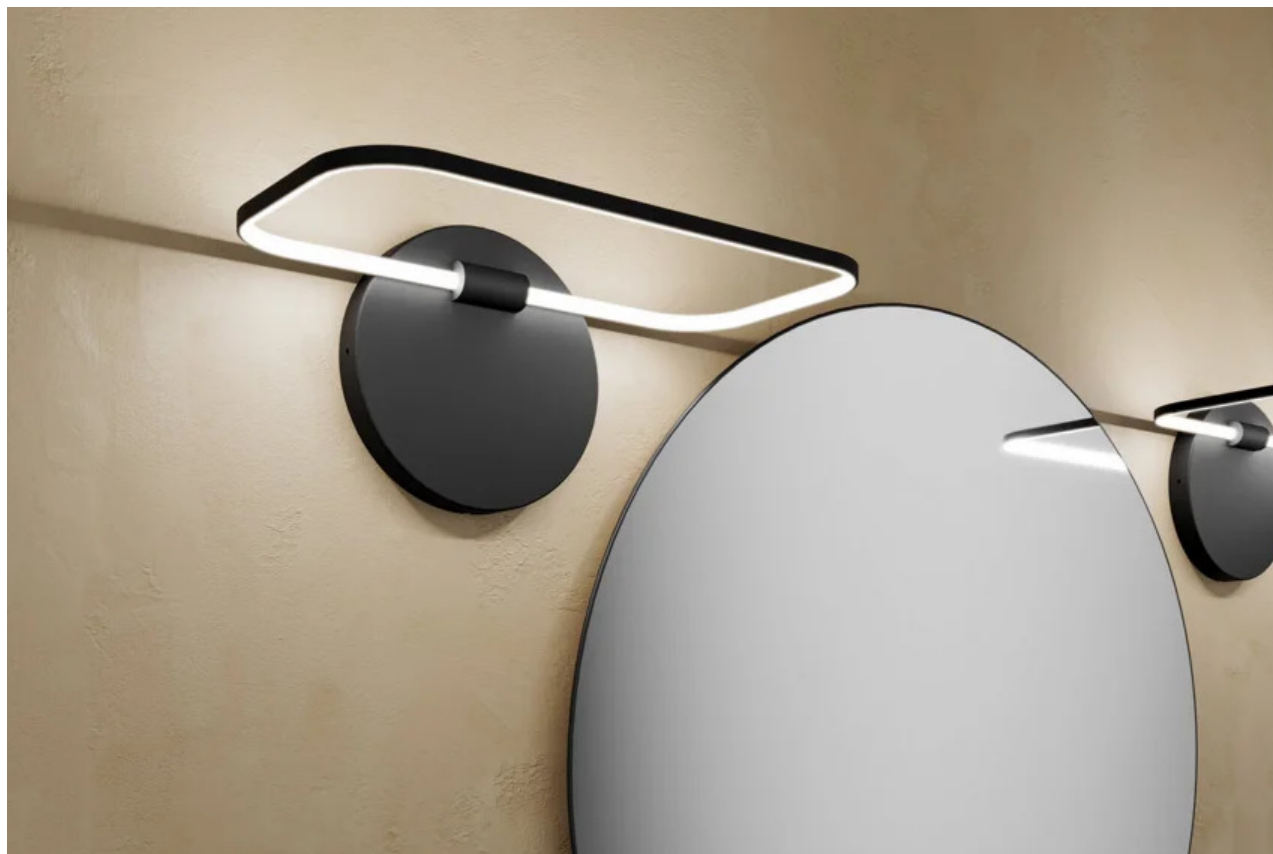

FREIA-WM

TECHNICAL DATA

| | |
|------------------------|-------------------|
| Power supply | 230 V |
| Source | SW75 |
| Brightness | 853 lm |
| Light colour | 4000 K |
| CRI | >90 |
| Insulation class | II |
| IP grade | IP44 |
| Finish | Nero opaco |
| Photobiological safety | Exempt risk group |
| Output cable | 150 mm |