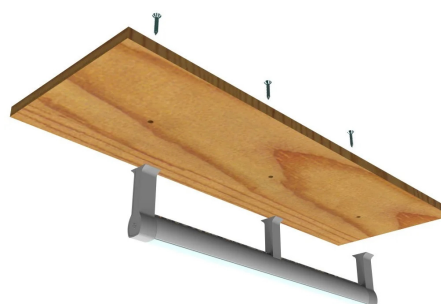

FLAT

TECHNICAL DATA

Power supply	12 V
Source	SL120
Light colour	4000 K
CRI	>90
Insulation class	III
IP grade	IP20
Switch	Sensore di movimento
Photobiological safety	Exempt risk group
Output cable	1800 mm

Power supply unit not supplied in packaging

LIGHT DIFFUSION

PRODUCT SPECIFICATIONS

For sizes longer than 1200mm, a central arm is added.

DIMENSIONS

MOUNTING

FLAT

Integrated presence sensor

PRODUCT CODES

CODE	LENGTH	POWER	BRIGHTNESS	FINISH
95700842	600 mm	5 W	390 lm	aluminium
95700850	860 mm	7.5 W	622 lm	aluminium
95700852	960 mm	8.5 W	705 lm	aluminium
95700848	1200 mm	11 W	889 lm	aluminium
9570085202	600 mm	5 W	390 lm	black
9570085206	860 mm	7.5 W	622 lm	black
9570085210	960 mm	8.5 W	705 lm	black
9570085212	1200 mm	11 W	889 lm	black