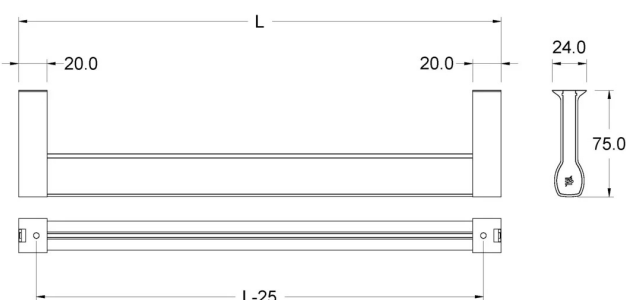

FLAT

TECHNICAL DATA

Power supply	12 V
Source	SL120
Light colour	4000 K
CRI	>90
Insulation class	III
IP grade	IP20
Switch	Sensore di movimento
Photobiological safety	Exempt risk group
Output cable	1800 mm

Power supply unit not supplied in packaging

LIGHT DIFFUSION

PRODUCT SPECIFICATIONS

For sizes longer than 1200mm, a central arm is added.

DIMENSIONS

MOUNTING

FLAT

Integrated presence sensor

PRODUCT CODES

CODE	LENGTH	POWER	BRIGHTNESS	FINISH
95700842	600 mm	5 W	390 lm	aluminium
95700850	860 mm	7.5 W	622 lm	aluminium
95700852	960 mm	8.5 W	705 lm	aluminium
95700848	1200 mm	11 W	889 lm	aluminium
9570085202	600 mm	5 W	390 lm	black
9570085206	860 mm	7.5 W	622 lm	black
9570085210	960 mm	8.5 W	705 lm	black
9570085212	1200 mm	11 W	889 lm	black