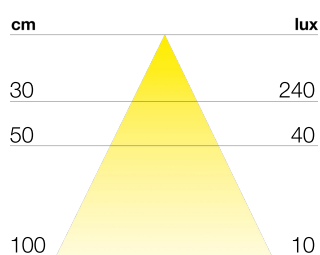

LIGHT DIFFUSION