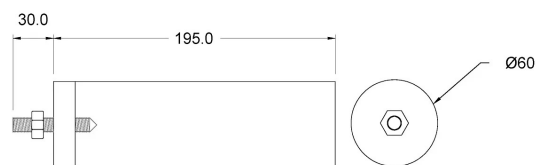

FEET-R

TECHNICAL DATA

Power supply	12 V
Power	1.7 W
Source	SL300
Brightness	75 lm
Light colour	3000 K
CRI	>90
Insulation class	III
IP grade	IP20
Finish	trasparente
Photobiological safety	Exempt risk group

Power supply unit not supplied in packaging

PRODUCT CODES

CODE	DESCRIPTION
95700930	con LED
95700931	senza LED

LIGHT DIFFUSION

DIMENSIONS

POSSIBILITY OF PRODUCT CUSTOMISATION