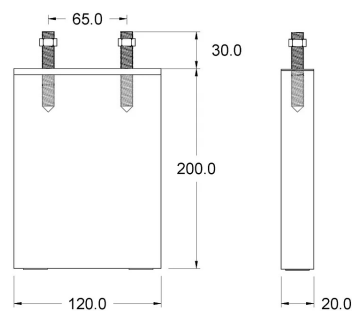

FEET

TECHNICAL DATA

Power supply	12 V
Power	1 W
Source	SL300
Brightness	75 lm
Light colour	4000 K
CRI	>90
Insulation class	III
IP grade	IP20
Finish	trasparente
Photobiological safety	Exempt risk group

Power supply unit not supplied in packaging

PRODUCT CODES

CODE	DESCRIPTION
95700932	con LED
95700933	senza LED

LIGHT DIFFUSION

DIMENSIONS

POSSIBILITY OF PRODUCT CUSTOMISATION