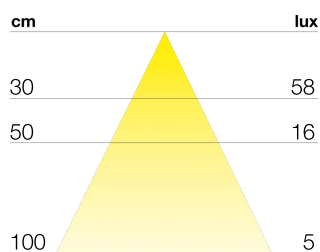

LIGHT DIFFUSION