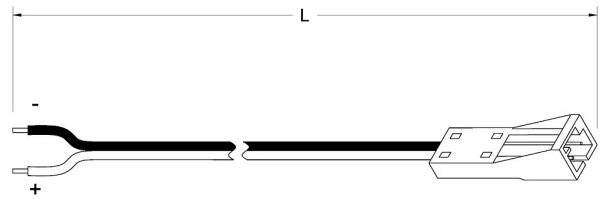

FE-24

DIMENSIONS

TECHNICAL DATA

Max. flow rate	3 A
IP grade	IP20

PRODUCT CODES

CODE	LENGTH	DESCRIPTION
9164737628	70 mm	Femmina
9164737630	200 mm	Femmina