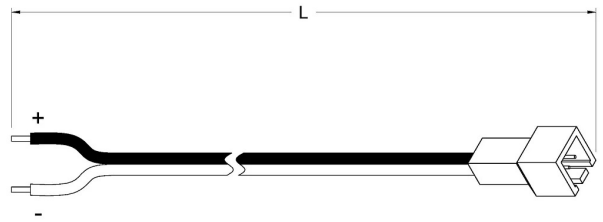

FE-12

DIMENSIONS

TECHNICAL DATA

Max. flow rate	3 A
IP grade	IP20

PRODUCT CODES

CODE	LENGTH	DESCRIPTION
91647332	1200 mm	Femmina
91647335	350 mm	Femmina
91647336	500 mm	Femmina