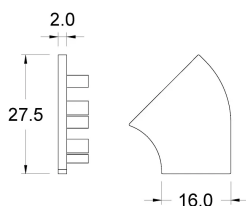

EVOLINE

DIMENSIONS

PROFILES ALLUMINIO

CODE	DESCRIPTION	LENGTH
91835099	oxi natural	3000 mm
91835097	brill	3000 mm

SCREENS POLICARBONATO

CODE	DESCRIPTION	LENGTH
92830252	opalino satinato	3000 mm

COMPOSITIONAL ELEMENTS / ACCESSORIES