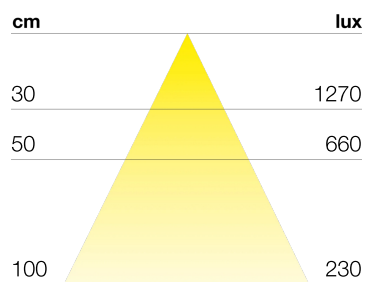

LIGHT DIFFUSION