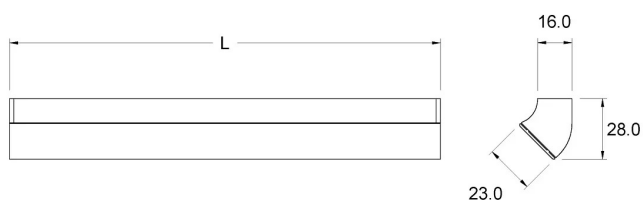

## DIMENSIONS

## PRODUCT CODES

CODE	LENGTH	POWER	BRIGHTNESS
95700684	560 mm	4.8 W	376 lm
95700685	860 mm	7.8 W	616 lm
95700686	1160 mm	10.8 W	856 lm