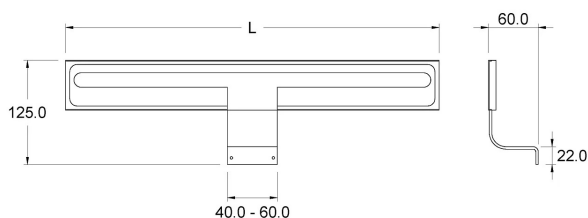

EMILED-ST

TECHNICAL DATA

Power supply	12 V
Source	SL160
CRI	>90
Insulation class	III
IP grade	IP44
Finish	trasparente
Photobiological safety	Exempt risk group
Output cable	700 mm

230V-50/60Hz power supply unit included in packaging

DIMENSIONS

PRODUCT CODES

CODE	LENGTH	POWER	LIGHT COLOUR	BRIGHTNESS
95700520	330 mm	4.5 W	6000 K	510 lm
95700522	450 mm	6.5 W	6000 K	723 lm
95700480	330 mm	4.5 W	3000 K	486 lm
95700482	450 mm	6.5 W	3000 K	689 lm

MOUNTING

LIGHT DIFFUSION

POSSIBILITY OF PRODUCT CUSTOMISATION

Dimensione lampada e staffa fissaggio

Temperatura colore sorgente luminosa