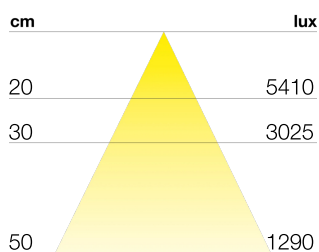

EMILED-SAT-ST

TECHNICAL DATA

Power supply	12 V
Source	SL160
CRI	>90
Insulation class	III
IP grade	IP44
Finish	sabbiato
Photobiological safety	Exempt risk group
Output cable	700 mm

230V-50/60Hz power supply unit included in packaging

PRODUCT CODES

CODE	LENGTH	POWER	LIGHT COLOUR	BRIGHTNESS
95700536	330 mm	4.5 W	6000 K	510 lm
95700538	450 mm	6.5 W	6000 K	723 lm
95700537	450 mm	6.5 W	3000 K	689 lm
95700539	450 mm	6.5 W	4000 K	706 lm

LIGHT DIFFUSION