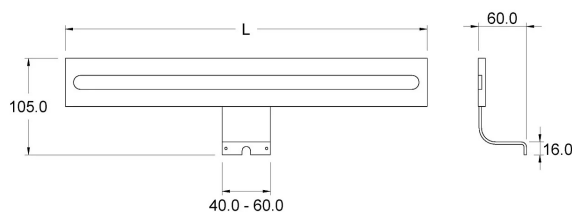

EMILED-SAT-ST

TECHNICAL DATA

Power supply	12 V
Source	SL160
CRI	>90
Insulation class	III
IP grade	IP44
Finish	sabbiato
Photobiological safety	Exempt risk group
Output cable	700 mm

230V-50/60Hz power supply unit included in packaging

PRODUCT CODES

CODE	LENGTH	POWER	LIGHT COLOUR	BRIGHTNESS
95700536	330 mm	4.5 W	6000 K	510 lm
95700538	450 mm	6.5 W	6000 K	723 lm
95700537	450 mm	6.5 W	3000 K	689 lm
95700539	450 mm	6.5 W	4000 K	706 lm

LIGHT DIFFUSION

DIMENSIONS

MOUNTING

POSSIBILITY OF PRODUCT CUSTOMISATION

Dimensione lampada e staffa fissaggio

Temperatura colore sorgente luminosa