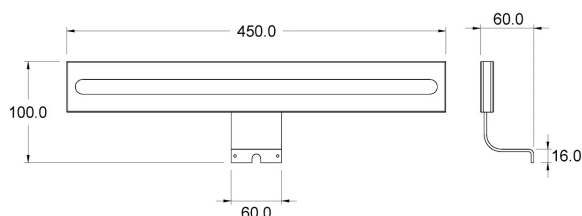

EMILED-SANDWICH

TECHNICAL DATA

| | |
|------------------------|-------------------|
| Power supply | 12 V |
| Source | SL160 |
| Brightness | 706 lm |
| Light colour | 4000 K |
| CRI | >90 |
| Insulation class | III |
| IP grade | IP44 |
| Finish | trasparente |
| Photobiological safety | Exempt risk group |
| Output cable | 700 mm |

230V-50/60Hz power supply unit included in packaging

PRODUCT CODES

| CODE | POWER |
|----------|-------|
| 95700468 | 6.5 W |

LIGHT DIFFUSION

| cm | lux |
|----|------|
| 20 | 6830 |
| 30 | 3835 |
| 50 | 1640 |

DIMENSIONS

MOUNTING

POSSIBILITY OF PRODUCT CUSTOMISATION

Dimensione lampada e staffa fissaggio

Temperatura colore sorgente luminosa