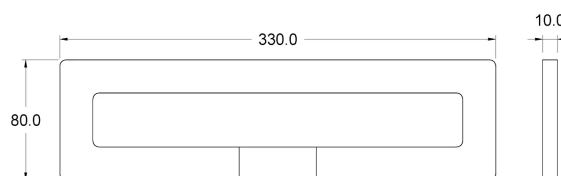

Power supply unit not supplied in packaging

PRODUCT CODES

CODE	POWER
95700922	6.7 W

LIGHT DIFFUSION

DIMENSIONS

MOUNTING

POSSIBILITY OF PRODUCT CUSTOMISATION

Temperatura colore sorgente luminosa