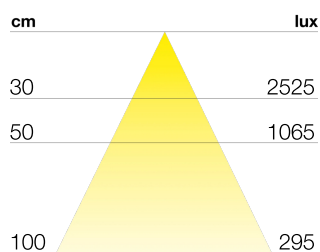

ELITE

TECHNICAL DATA

Power supply	12 V
Source	SL300
Brightness	550 lm
Light colour	4000 K
CRI	>90
Insulation class	III
IP grade	IP20
Switch	Dimmer
Finish	sabbiato
Photobiological safety	Exempt risk group
Output cable	1800 mm

Power supply unit not supplied in packaging

PRODUCT CODES

CODE	POWER
95700922	6.7 W

LIGHT DIFFUSION

DIMENSIONS

MOUNTING

POSSIBILITY OF PRODUCT CUSTOMISATION

Temperatura colore sorgente luminosa