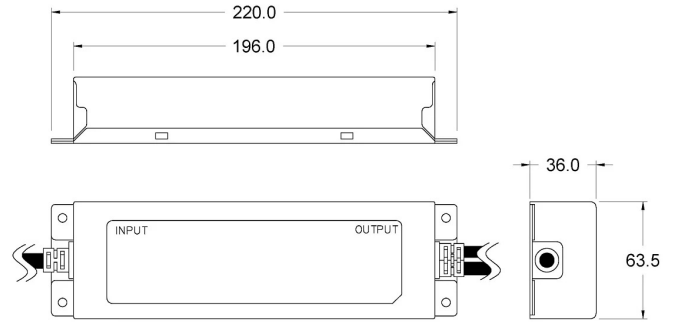

# ELG-150-12B

## DIMENSIONS

## PRODUCT CODES

CODE	TENSION	SECONDARY	MAX POWER	IP GRADE	PRIMARY WIRING	SECONDARY WIRING
9022079034	100 - 305 V	12 Vdc	84 - 120 W	IP67	300 mm	300 mm