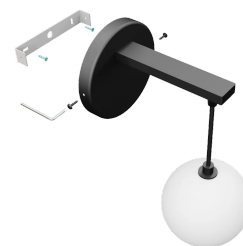

DROP-WM

TECHNICAL DATA

Power supply	230 V
Lamp socket	G9
Source	G9 Led
Brightness	350 lm
Light colour	4000 K
CRI	>90
Insulation class	II
IP grade	IP44
Finish	Nero opaco
Photobiological safety	Exempt risk group
Output cable	100 mm

DIMENSIONS

MOUNTING

PRODUCT CODES

CODE	POWER
9570092256	5 W

LIGHT DIFFUSION

POSSIBILITY OF PRODUCT CUSTOMISATION

Dimensione lampada e staffa fissaggio

Temperatura colore sorgente luminosa