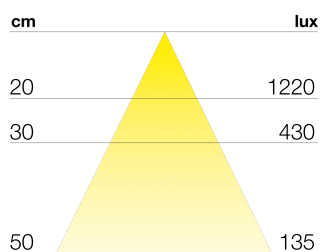

DROP-WM

TECHNICAL DATA

Power supply	230 V
Lamp socket	G9
Source	G9 Led
Brightness	350 lm
Light colour	4000 K
CRI	>90
Insulation class	II
IP grade	IP44
Finish	Nero opaco
Photobiological safety	Exempt risk group
Output cable	100 mm

DIMENSIONS

MOUNTING

PRODUCT CODES

CODE	POWER
9570092256	5 W

LIGHT DIFFUSION

POSSIBILITY OF PRODUCT CUSTOMISATION

Dimensione lampada e staffa fissaggio

Temperatura colore sorgente luminosa