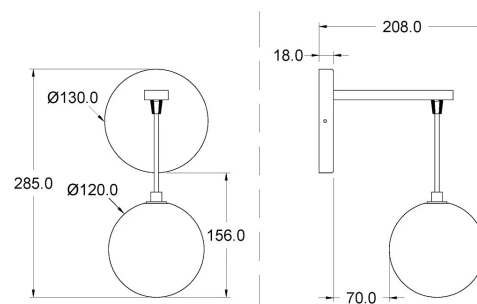

DROP-WM

TECHNICAL DATA

Power supply	230 V
Lamp socket	G9
Source	G9 Led
Brightness	350 lm
Light colour	4000 K
CRI	>90
Insulation class	II
IP grade	IP44
Finish	Nero opaco
Photobiological safety	Exempt risk group
Output cable	100 mm

DIMENSIONS

MOUNTING

PRODUCT CODES

CODE	POWER
9570092256	5 W

LIGHT DIFFUSION

POSSIBILITY OF PRODUCT CUSTOMISATION

Dimensione lampada e staffa fissaggio

Temperatura colore sorgente luminosa