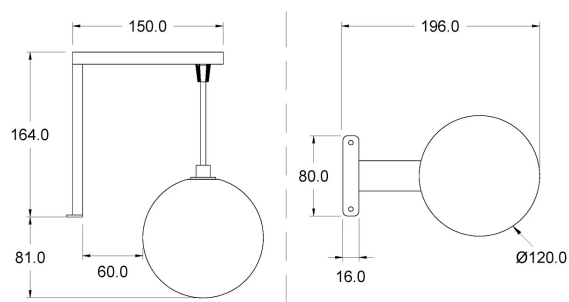

## TECHNICAL DATA

Power supply	230 V
Lamp socket	G9
Source	G9 Led
Brightness	350 lm
Light colour	4000 K
CRI	>90
Insulation class	II
IP grade	IP44
Finish	Nero opaco
Photobiological safety	Exempt risk group
Output cable	800 mm

## DIMENSIONS

## PRODUCT CODES

CODE	POWER
9570092254	5 W