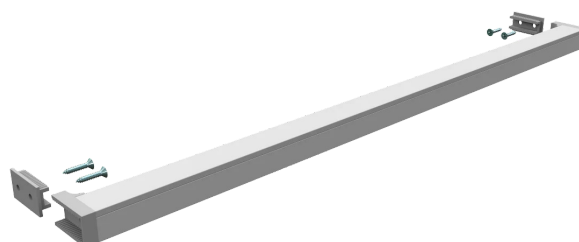

## TECHNICAL DATA

Power supply	12 V
Source	SL300
Light colour	4000 K
CRI	>90
Insulation class	III
IP grade	IP20
Switch	Finecorsa IR
Photobiological safety	Exempt risk group
Output cable	1800 mm

Power supply unit not supplied in packaging

## LIGHT DIFFUSION

## DIMENSIONS