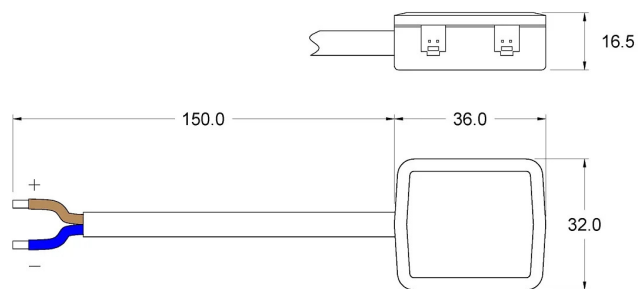

DIS4-12

DIMENSIONS

TECHNICAL DATA

Max. flow rate	3 A
IP grade	IP20

PRODUCT CODES

CODE	DESCRIPTION
92049630	Distributore 4 vie