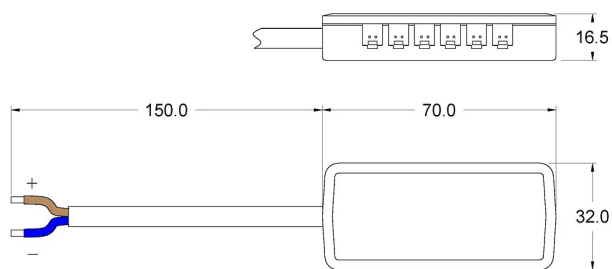

DIS12-12

DIMENSIONS

TECHNICAL DATA

Max. flow rate	3 A
IP grade	IP20

PRODUCT CODES

CODE	DESCRIPTION
92049638	Distributore 12 vie