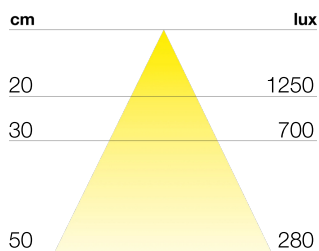

CUBE

TECHNICAL DATA

Power supply	12 V
Source	SL300
Brightness	450 lm
Light colour	4000 K
CRI	>90
Insulation class	III
IP grade	IP44
Finish	Nero opaco
Photobiological safety	Exempt risk group
Output cable	800 mm

230V-50/60Hz power supply unit included in packaging

PRODUCT CODES

CODE	POWER
9570092246	5 W

LIGHT DIFFUSION

DIMENSIONS

MOUNTING

POSSIBILITY OF PRODUCT CUSTOMISATION