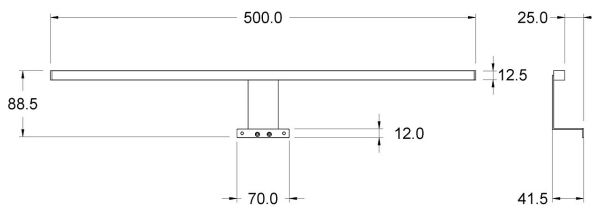

CUBE

TECHNICAL DATA

Power supply	12 V
Source	SL300
Brightness	450 lm
Light colour	4000 K
CRI	>90
Insulation class	III
IP grade	IP44
Finish	Nero opaco
Photobiological safety	Exempt risk group
Output cable	800 mm

230V-50/60Hz power supply unit included in packaging

PRODUCT CODES

CODE	POWER
9570092246	5 W

LIGHT DIFFUSION

DIMENSIONS

MOUNTING

POSSIBILITY OF PRODUCT CUSTOMISATION