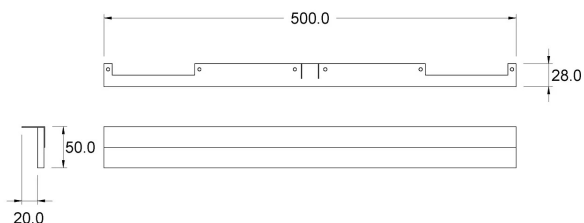

COMETA

TECHNICAL DATA

Power supply	12 V
Source	SL300
Brightness	450 lm
Light colour	4000 K
CRI	>90
Insulation class	III
IP grade	IP44
Finish	acciaio lucido
Photobiological safety	Exempt risk group
Output cable	700 mm

230V-50/60Hz power supply unit included in packaging

PRODUCT CODES

CODE	POWER
95337112	12 W

LIGHT DIFFUSION

cm	lux
20	505
30	270
50	115

DIMENSIONS

MOUNTING

POSSIBILITY OF PRODUCT CUSTOMISATION

Dimensione lampada e staffa fissaggio

Temperatura colore sorgente luminosa