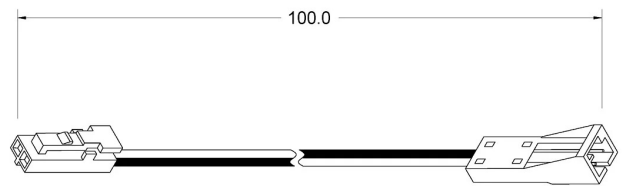

CAV-B

DIMENSIONS

TECHNICAL DATA

Max. flow rate	3 A
IP grade	IP20

PRODUCT CODES

CODE	LENGTH	DESCRIPTION
9164737680	100 mm	Prolunga

PRODUCT SPECIFICATIONS

Extension for shade change.
Use with SLB560 LED strip.